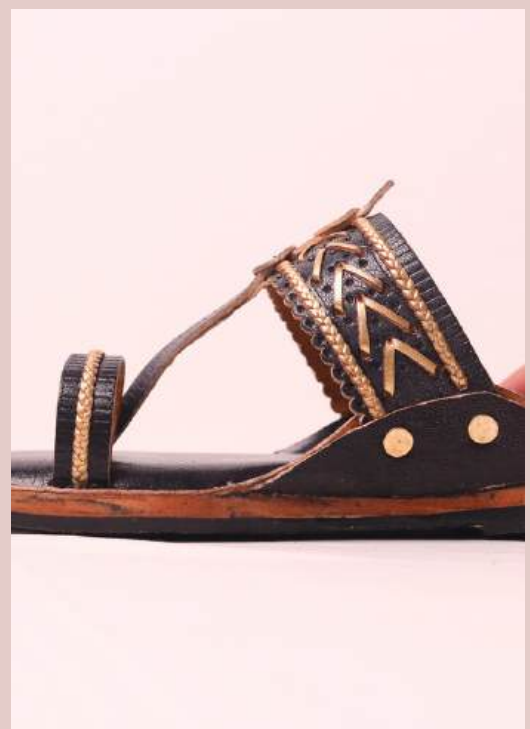

CHHOTI JADU

SKU: KKC1013

Base Color : Black

Upper Color : Black

Design : with gold veni and gold sal