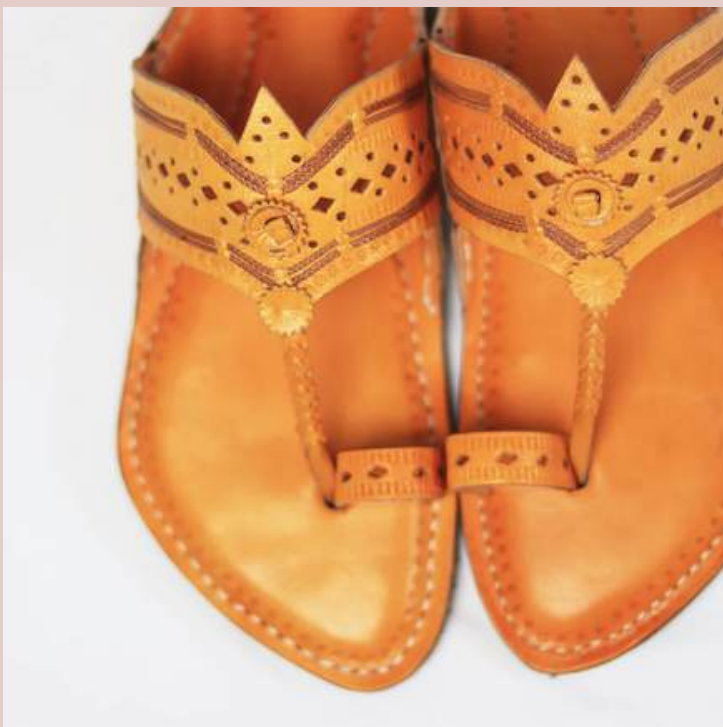

# TATVA

Men's Collection

6 SKU's

RAJASI

SKU: MKC1354

**Base Color :** Indian Yellow

**Upper Color :** Indian Yellow

4 VENI WALA